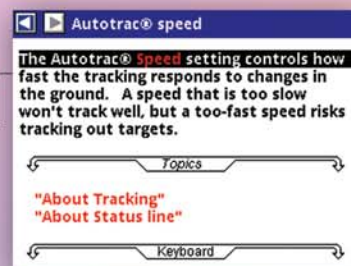

STEREO MIXED MODE AUDIO

All-Metal in one ear, Discrimination in the other. All the benefits of true stereo now digitized to give you the best metal detecting audio available.

STATUS BAR MODE INDICATOR

Never again wonder which hunting mode you're using! A simple icon indicates Search, Analyze or Pinpoint.

V3 owners asked for it. Here it is! Reliable depth information with all your accessory search coils!

LANGUAGE

Spanish, German, Russian, Turkish, French and English

PROSPECTING ANALYSIS SCAN

This scrolling graph shows changes in the ground minerals as you sweep to indicate gold-bearing areas. Highly mineralized areas signal GOLD!

ON-BOARD QUICK REFERENCE GUIDE

A built-in instruction manual! Now, help is just a keystroke away. Valuable info. at your fingertips for every feature.

SOIL TYPE SELECT

Get the performance edge ... even in bad ground! Choose Normal or Salt and tailor ground rejection to the type of soil.