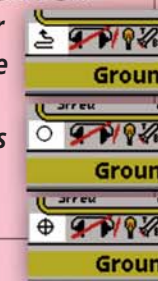

Spectra® V3i

Usable new features ... straight from our customers.

It's the next step in the next generation metal detector! The new Spectra V3i culminates a year of thoughtful V3 user input and dedicated engineering to bring our customers an array of new features that are really useful in the field. Downright practical ... intuitive ... treasure-finding.

STEREO MIXED MODE AUDIO

All-Metal in one ear, Discrimination in the other. All the benefits of true stereo now digitized to give you the best metal detecting audio available.

STATUS BAR MODE INDICATOR

Never again wonder which hunting mode you're using! A simple icon indicates Search, Analyze or Pinpoint.

V3 owners asked for it. Here it is! Reliable depth information with all your accessory search coils!

LANGUAGE

Spanish, German, Russian, Turkish, French and English

PROSPECTING ANALYSIS SCAN

This scrolling graph shows changes in the ground minerals as you sweep to indicate gold-bearing areas. Highly mineralized areas signal GOLD!

Straight Line Target Response

Scrambled Target Response

A revolutionary new way to ID targets using the accuracy of White's multifrequency analyzation. See the phase and strength of each frequency. Smooth, straight positive lines indicate a likely good target. Scrambled responses are likely iron.