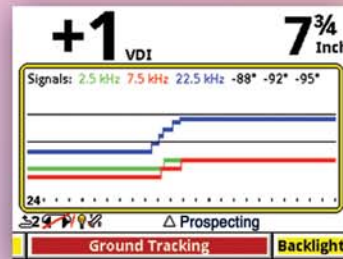

V3 owners asked for it. Here it is! Reliable depth information with all your accessory search coils!

LANGUAGE

Spanish, German, Russian, Turkish, French and English

PROSPECTING ANALYSIS SCAN

This scrolling graph shows changes in the ground minerals as you sweep to indicate gold-bearing areas. Highly mineralized areas signal GOLD!

ON-BOARD QUICK REFERENCE GUIDE

A built-in instruction manual! Now, help is just a keystroke away. Valuable info. at your fingertips for every feature.

SOIL TYPE SELECT

Get the performance edge ... even in bad ground! Choose Normal or Salt and tailor ground rejection to the type of soil.

Straight Line Target Response

Scrambled Target Response

A revolutionary new way to ID targets using the accuracy of White's multifrequency analyzation. See the phase and strength of each frequency. Smooth, straight positive lines indicate a likely good target. Scrambled responses are likely iron.