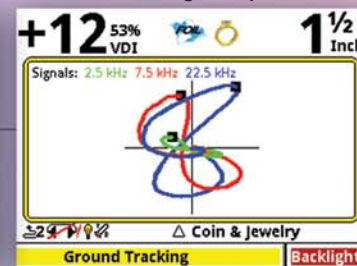

V3 owners asked for it. Here it is! Reliable depth information with all your accessory search coils!

LANGUAGE

Spanish, German, Russian, Turkish, French and English

PROSPECTING ANALYSIS SCAN

This scrolling graph shows changes in the ground minerals as you sweep to indicate gold-bearing areas. Highly mineralized areas signal GOLD!

ON-BOARD QUICK REFERENCE GUIDE

A built-in instruction manual! Now, help is just a keystroke away. Valuable info. at your fingertips for every feature.

SOIL TYPE SELECT

Get the performance edge ... even in bad ground! Choose Normal or Salt and tailor ground rejection to the type of soil.

Straight Line Target Response

Scrambled Target Response

A revolutionary new way to ID targets using the accuracy of White's multifrequency analyzation. See the phase and strength of each frequency. Smooth, straight positive lines indicate a likely good target. Scrambled responses are likely iron.